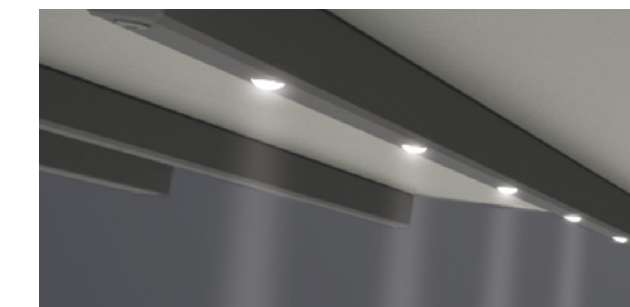

With the **infrared heatings Tempura** and **Tempura Quadra** you can use your patio for longer into the evening – also during the colder times of year. These can easily be retrofitted and seamlessly integrated into the facade and surroundings.

... with technical details

Controlled rain drainage

weinor makes sure that you never get caught out in the rain. An intelligent water drainage construction guides the rain along the guttering, through the post and downwards.

The small fabric safety shield also provides for reliable water drainage with sideways gutters. A further benefit: the aluminium fabric safety shield is designed so that the noise made by the raindrops is kept as low as possible.

Simple electrical connection

Leads can be installed via the guttering and post. This means add-on products such as radiant heaters, garden lighting or water pumps can be supplied with electricity easily.

Technical data of the weinor PergoTex II

Max. width	7 m
Max. projection	6.5 m
Multi-unit systems	option
Wind protection	up to wind strength 6 (Beaufort)
Rain protection	from an 8° pitch
Roof pitch	8° – 25° as rain protection and/or 0° – 25° as sun protection
Mounting alternative	wall and ceiling installation possible
Motor drive	as standard